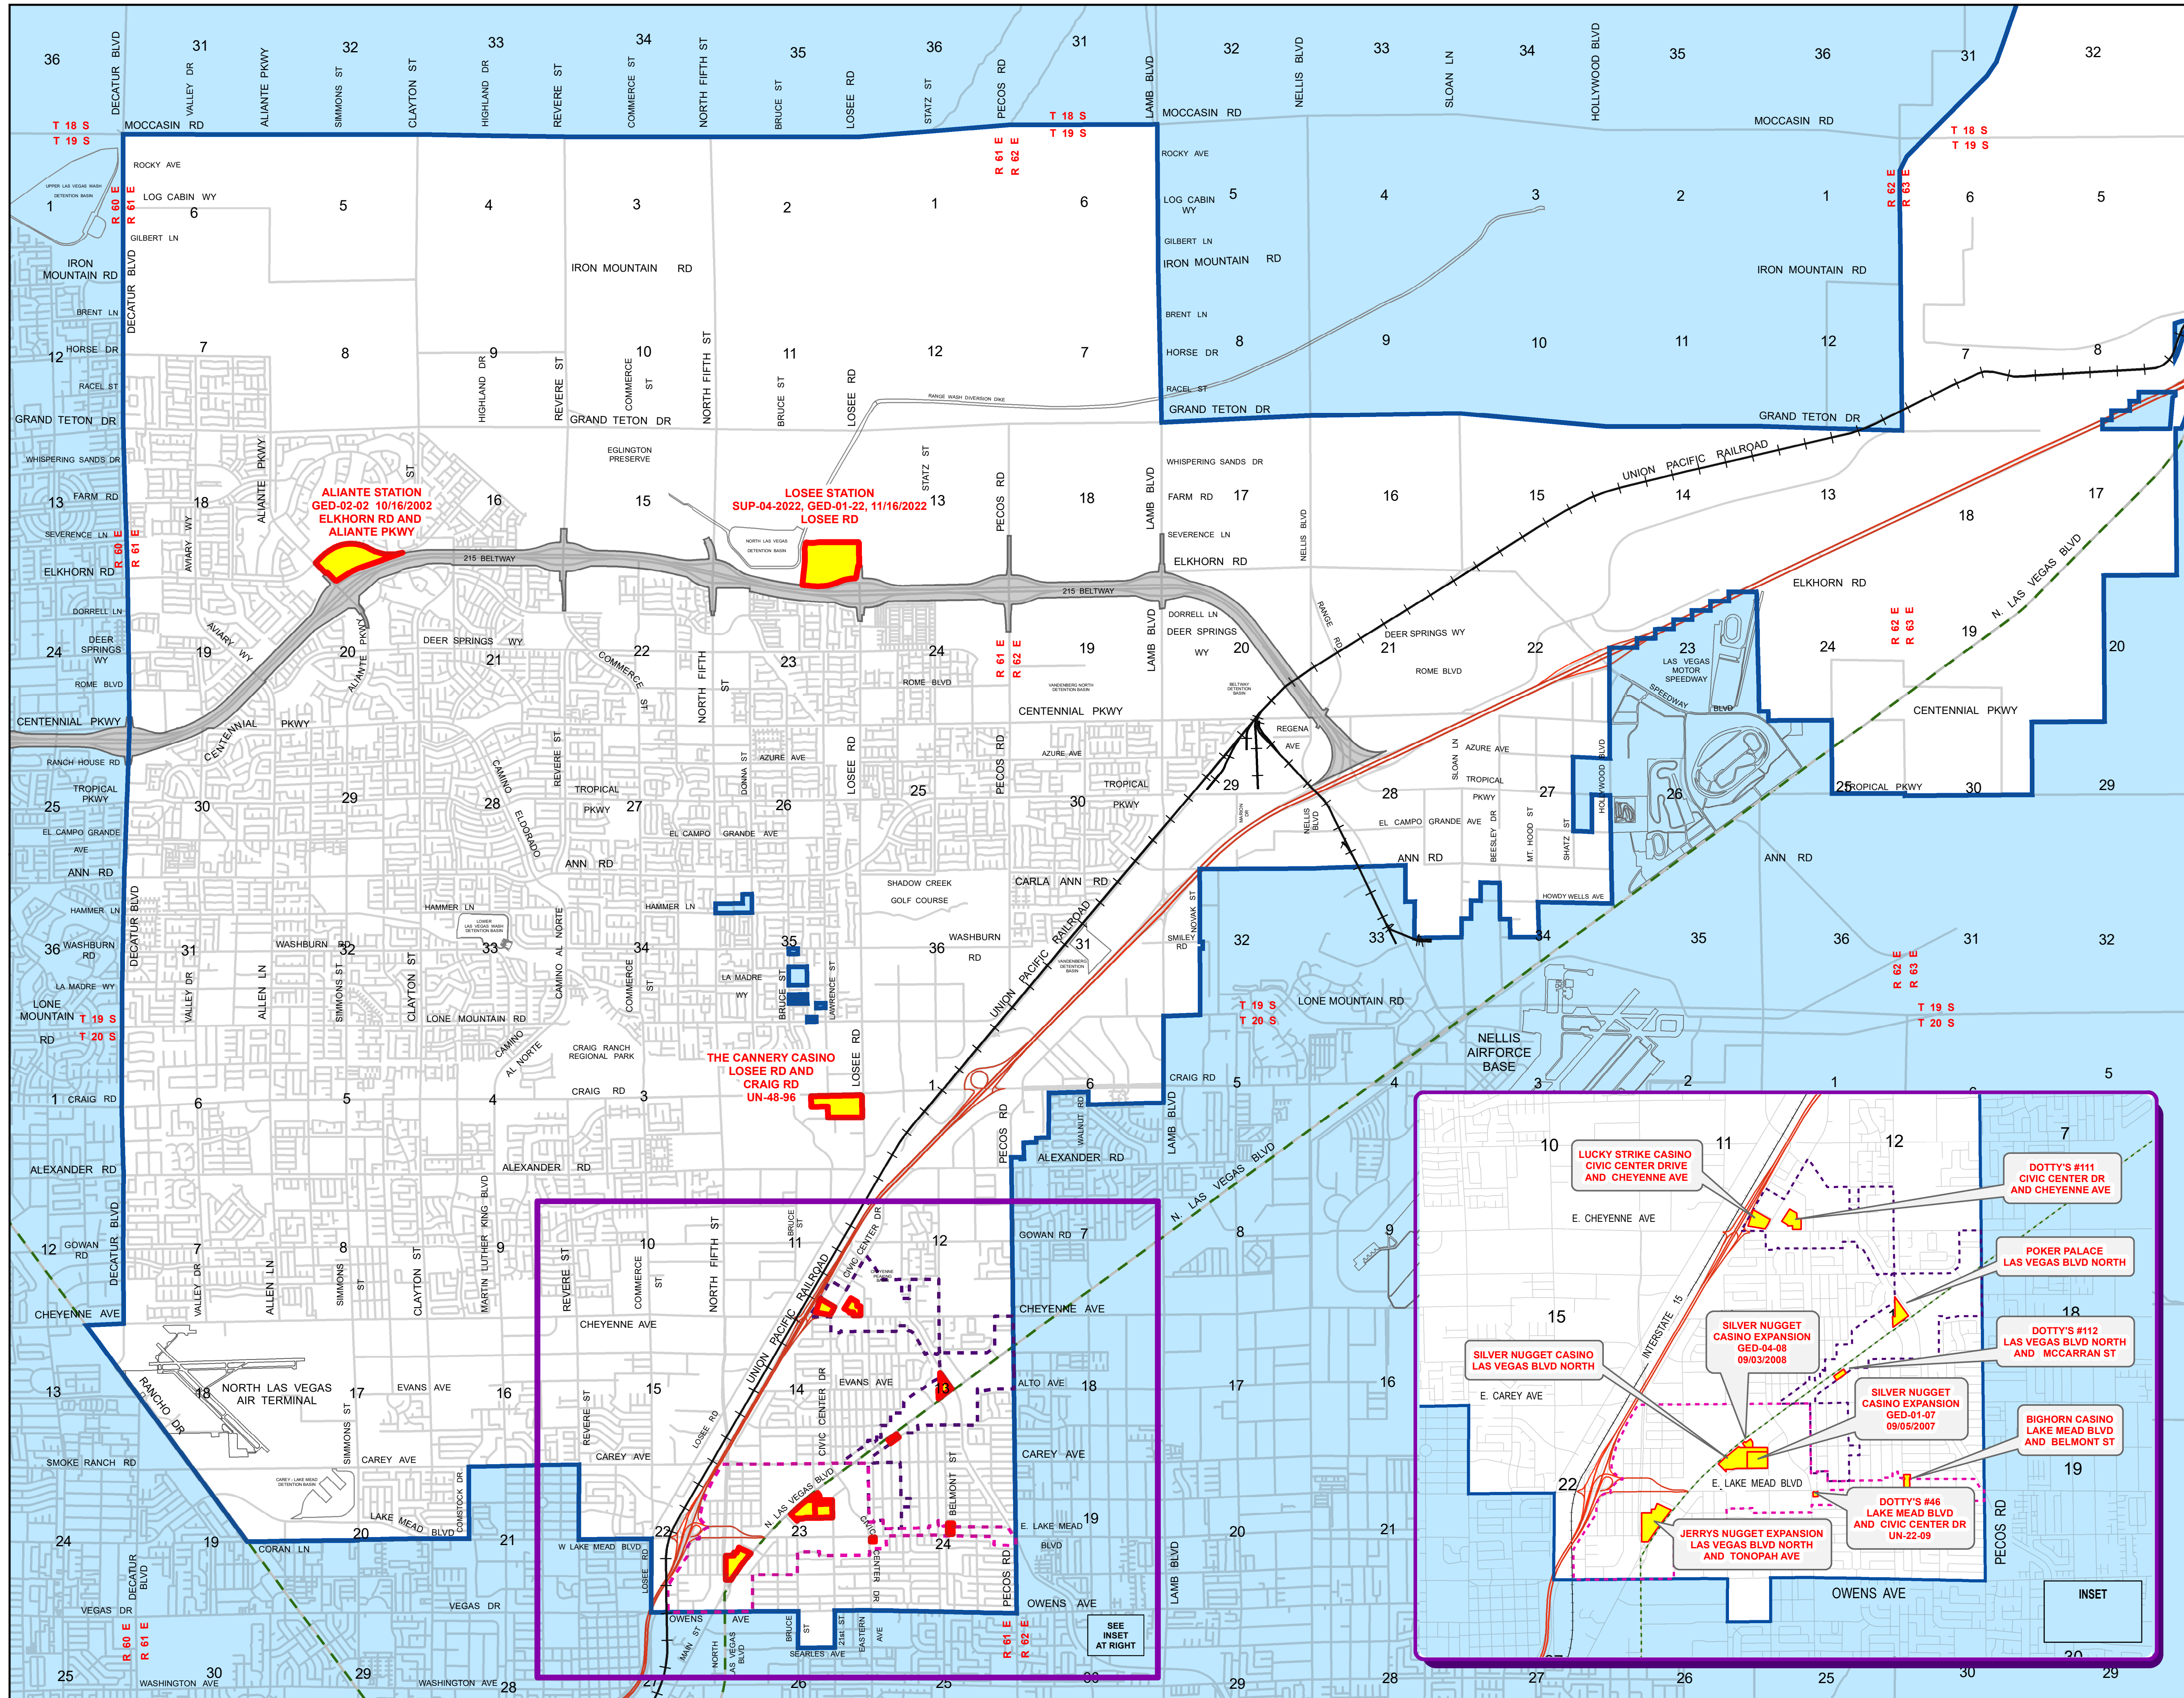

GAMING ENTERPRISE DISTRICTS

April 11, 2024

- Downtown Redevelopment Area
- North Redevelopment Area
- Tule Springs Fossil Beds National Monument

**PLANNING AND ZONING DEPARTMENT
GIS SERVICES**

This information is for display purposes only and may not represent specific boundaries. No liability is assumed as to the accuracy of the geographic data delineated hereon.