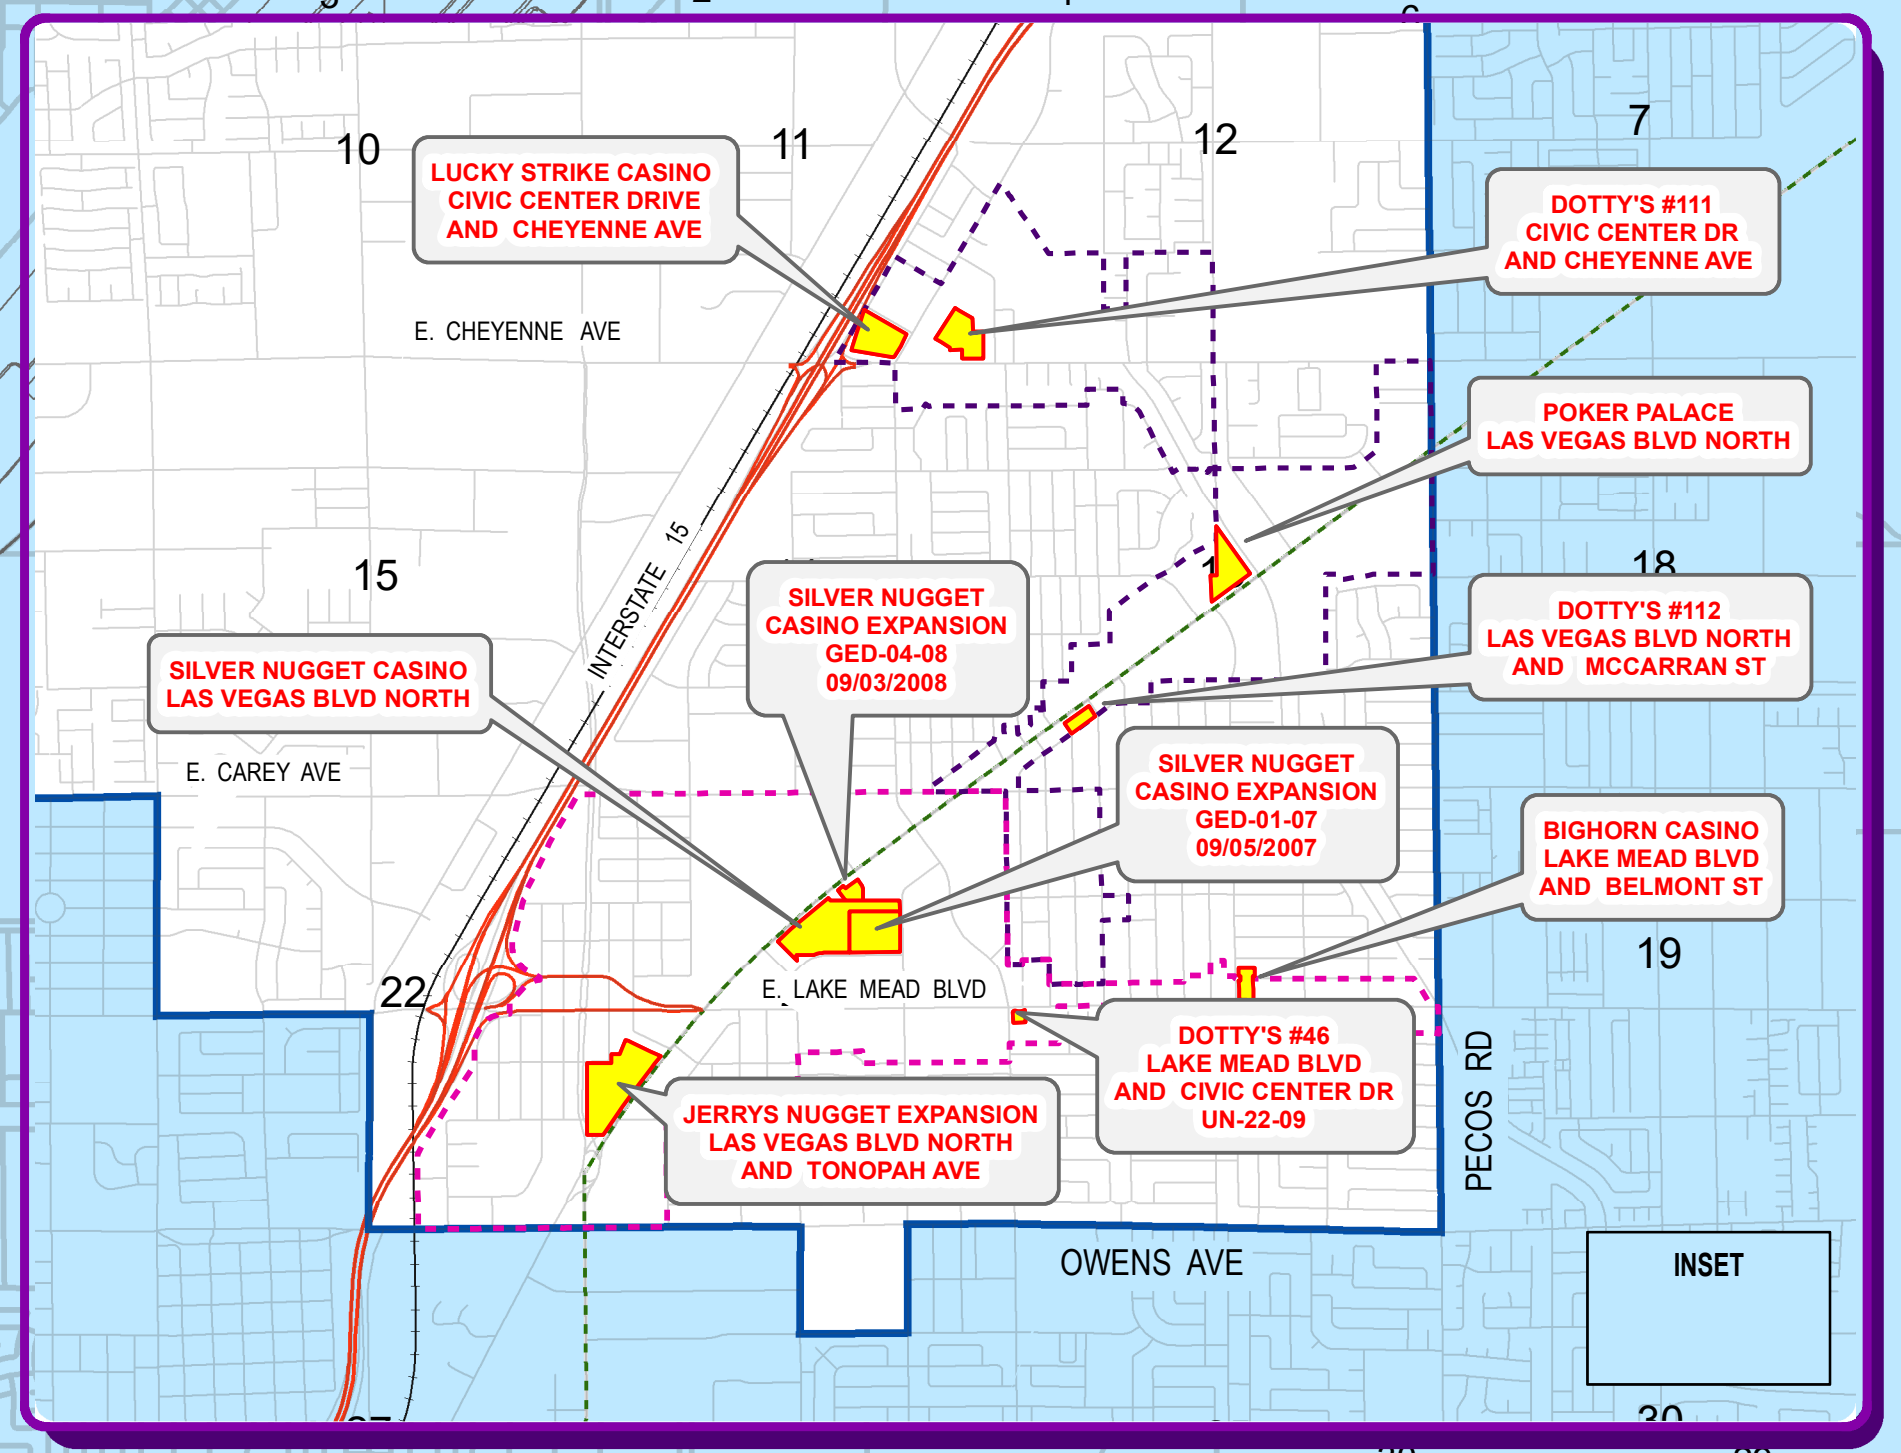

GAMING ENTERPRISE DISTRICTS

April 11, 2024

- Downtown Redevelopment Area
- North Redevelopment Area
- Tule Springs Fossil Beds National Monument

**PLANNING AND ZONING DEPARTMENT
GIS SERVICES**

This information is for display purposes only and may not represent specific boundaries. No liability is assumed as to the accuracy of the geographic data delineated hereon.