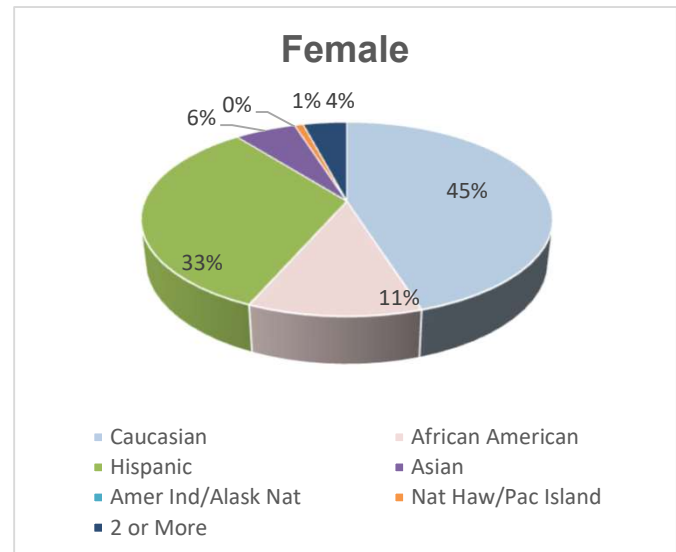

Professional