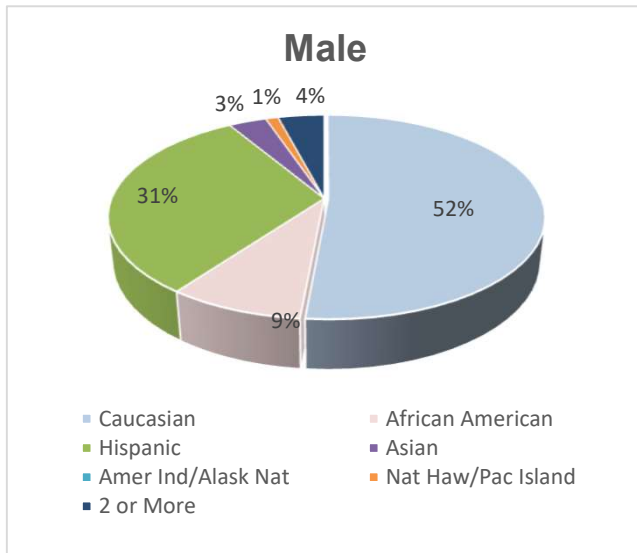

Ethnicity

Commissioned   Professional

	<u>Male</u>	<u>Female</u>	<u>Male</u>	<u>Female</u>	<u>Total</u>
Caucasian	138	19	17	55	229
African American	23	6	2	14	45
Hispanic	84	21	6	40	151
Asian	9	0	2	7	18
Amer Ind/Alask Nat	0	1	0	0	1
Nat Haw/Pac Island	3	2	0	1	6
2 or More	11	4	1	5	21
					471

Commissioned