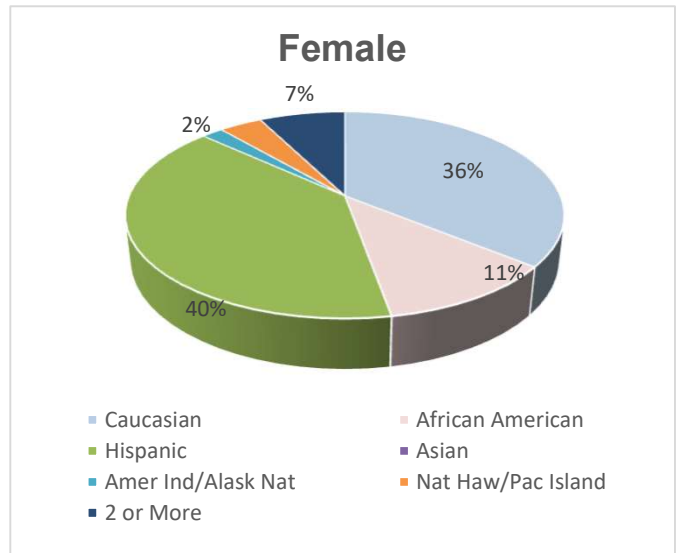

Ethnicity

Commissioned   Professional

	<u>Male</u>	<u>Female</u>	<u>Male</u>	<u>Female</u>	<u>Total</u>
Caucasian	138	19	17	55	229
African American	23	6	2	14	45
Hispanic	84	21	6	40	151
Asian	9	0	2	7	18
Amer Ind/Alask Nat	0	1	0	0	1
Nat Haw/Pac Island	3	2	0	1	6
2 or More	11	4	1	5	21
					471

Commissioned