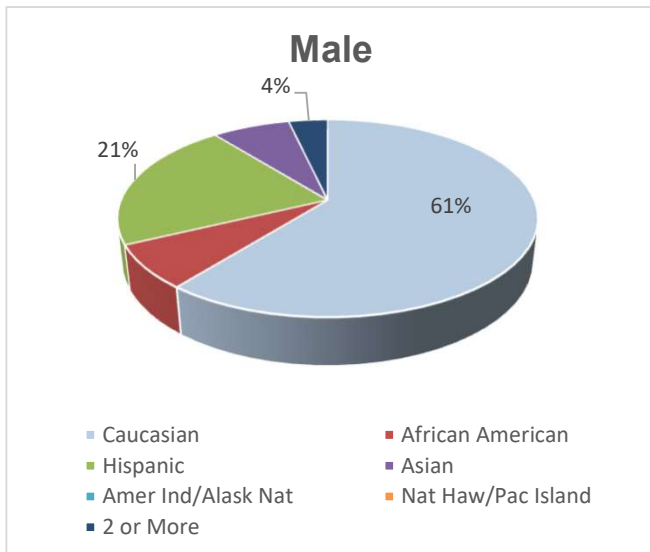

Professional